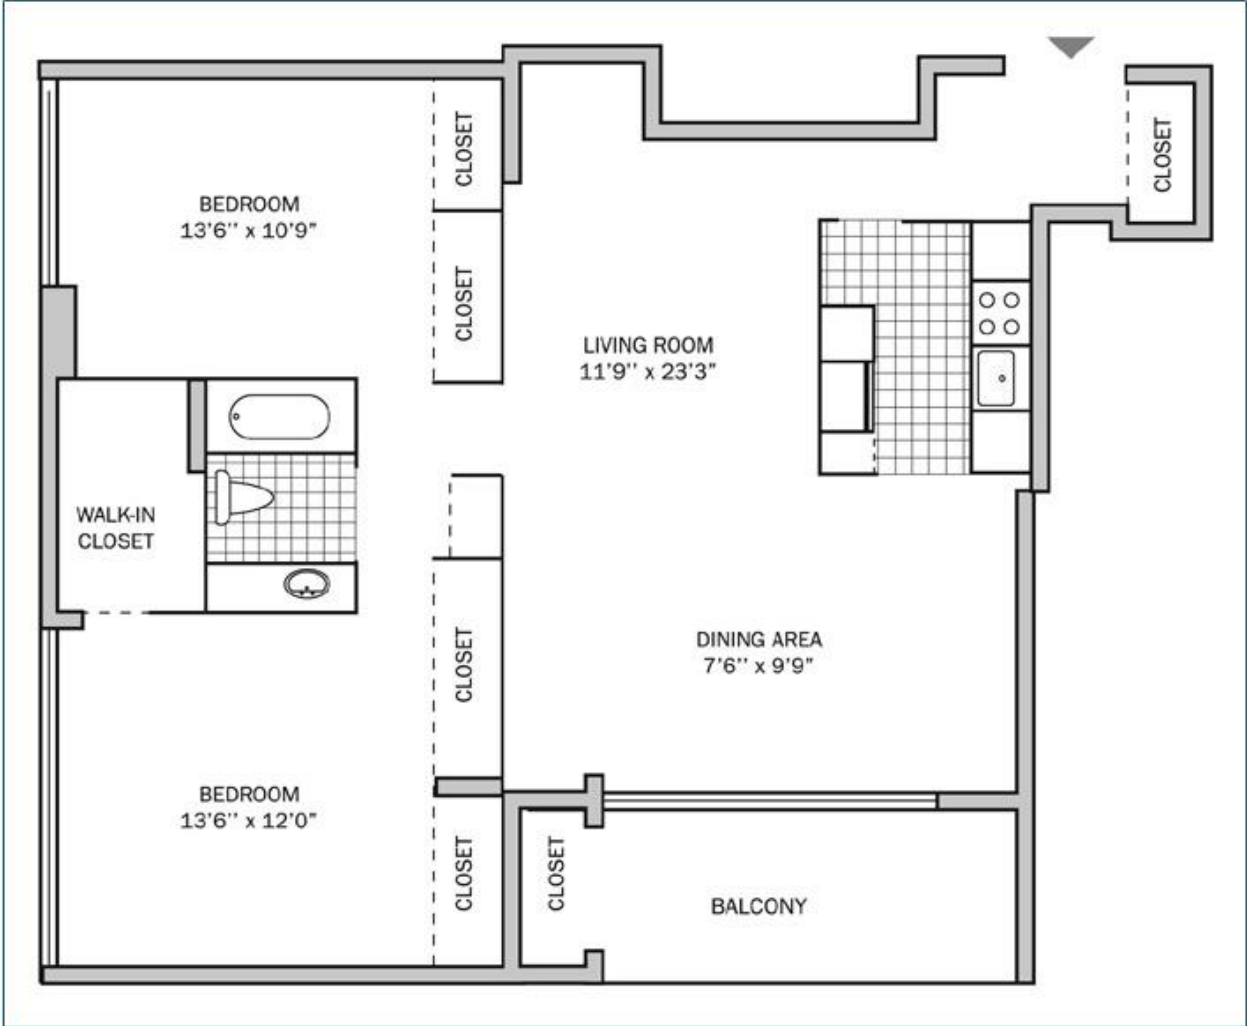

Continental Studio 450 sq. ft.

Executive Studio 475 sq. ft.

Deluxe Studio 650 sq. ft.

One Bedroom | One Bath 650 sq. ft.

One Bedroom | One Bath 740 sq. ft.

One Bedroom | One Bath 850 sq. ft.

One Bedroom | One Bath 850 sq. ft.

One Bedroom | One Bath 960 sq. ft.

Two Bedroom | One Bath 1000 sq. ft.

Two Bedroom | One Bath 1150 sq. ft.

Two Bedroom | One Bath 1150 sq. ft.

Two Bedroom | Two Bath 1150 sq. ft.

Two Bedroom | Two Bath 1150 sq. ft.