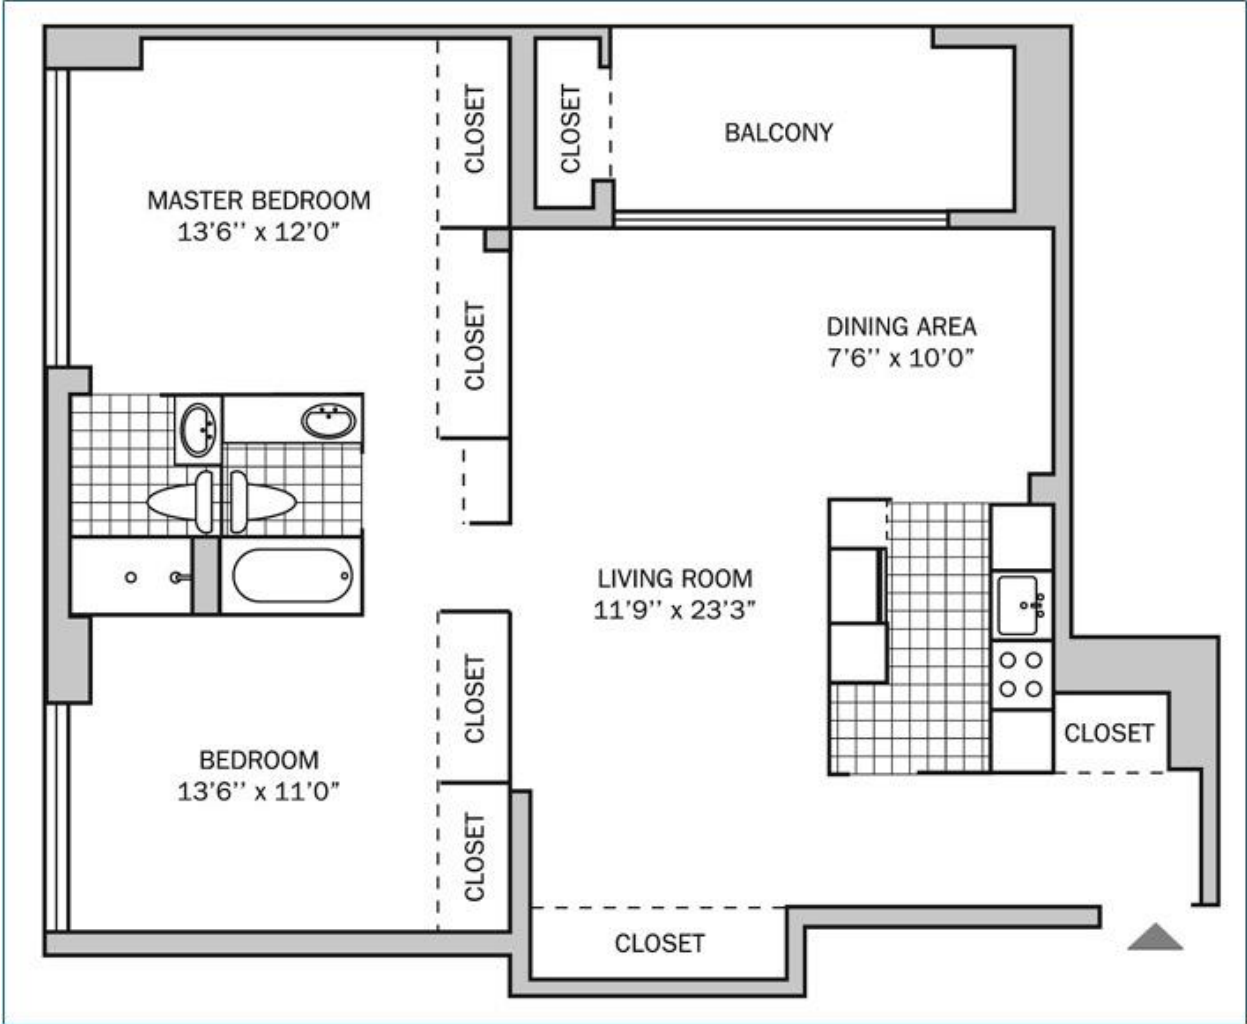

Continental Studio 450 sq. ft.

Executive Studio 475 sq. ft.

Deluxe Studio 650 sq. ft.

One Bedroom | One Bath 650 sq. ft.

One Bedroom | One Bath 740 sq. ft.

One Bedroom | One Bath 850 sq. ft.

One Bedroom | One Bath 850 sq. ft.

One Bedroom | One Bath 960 sq. ft.

Two Bedroom | One Bath 1000 sq. ft.

Two Bedroom | One Bath 1150 sq. ft.

Two Bedroom | One Bath 1150 sq. ft.

Two Bedroom | Two Bath 1150 sq. ft.

Two Bedroom | Two Bath 1150 sq. ft.