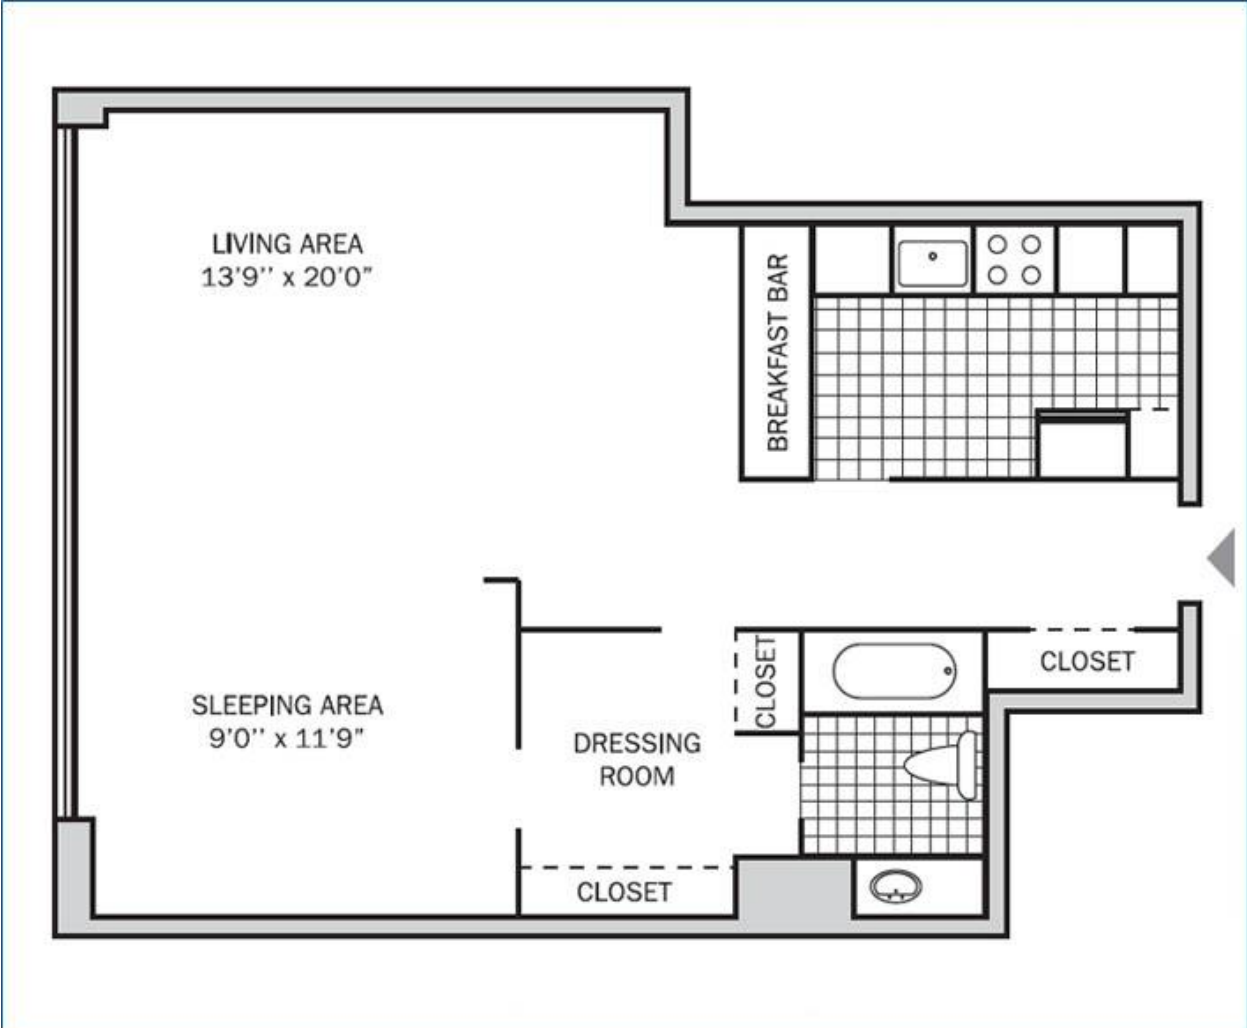

Continental Studio 450 sq. ft.

Executive Studio 475 sq. ft.

Deluxe Studio 650 sq. ft.

One Bedroom | One Bath 650 sq. ft.

One Bedroom | One Bath 740 sq. ft.

One Bedroom | One Bath 850 sq. ft.

One Bedroom | One Bath 850 sq. ft.

One Bedroom | One Bath 960 sq. ft.

Two Bedroom | One Bath 1000 sq. ft.

Two Bedroom | One Bath 1150 sq. ft.

Two Bedroom | One Bath 1150 sq. ft.

Two Bedroom | Two Bath 1150 sq. ft.

Two Bedroom | Two Bath 1150 sq. ft.