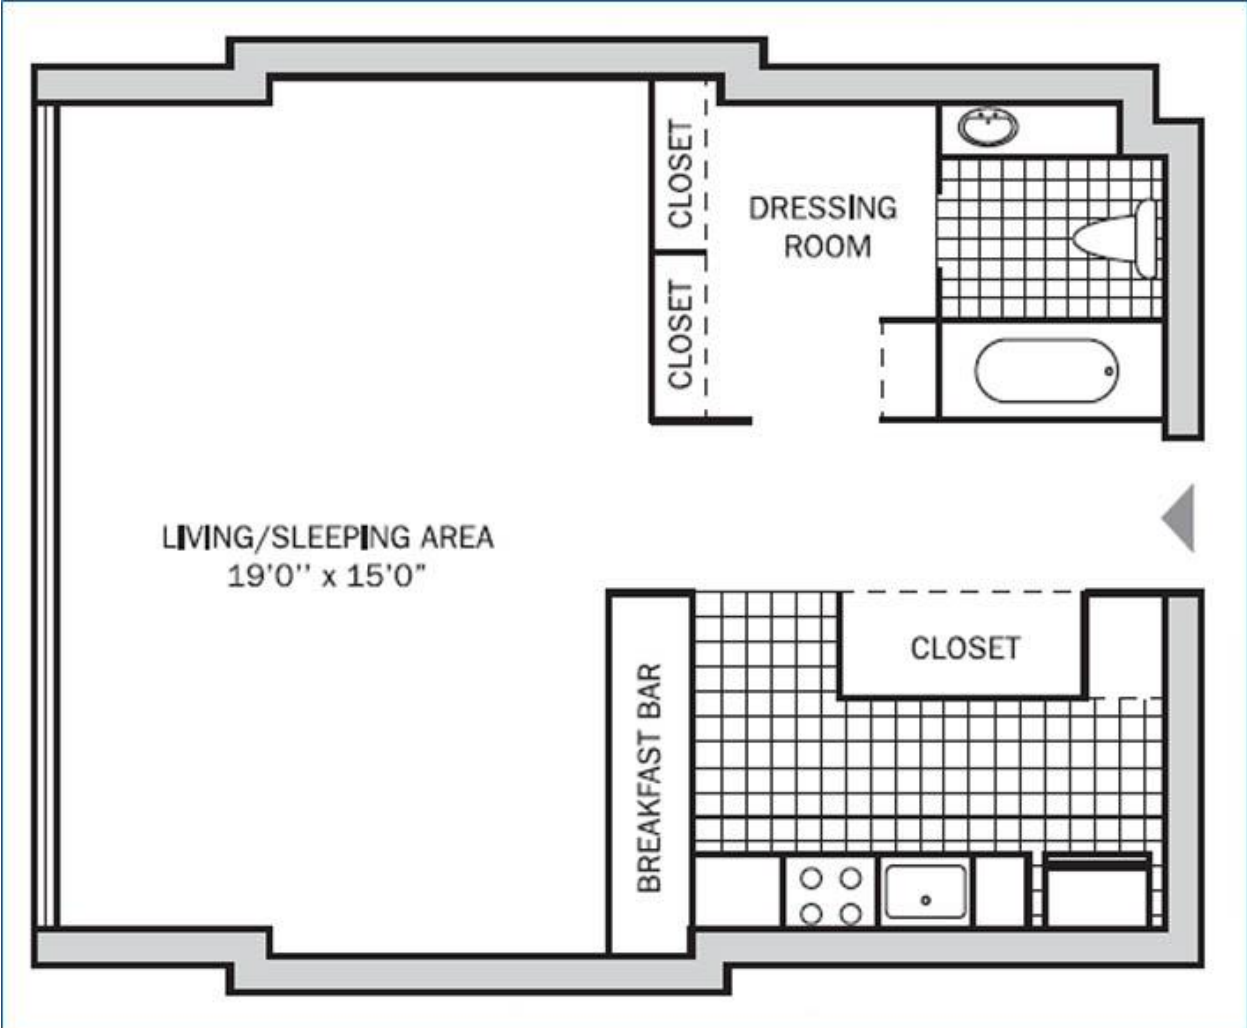

Continental Studio 450 sq. ft.

Executive Studio 475 sq. ft.

Deluxe Studio 650 sq. ft.

One Bedroom | One Bath 650 sq. ft.

One Bedroom | One Bath 740 sq. ft.

One Bedroom | One Bath 850 sq. ft.

One Bedroom | One Bath 850 sq. ft.

One Bedroom | One Bath 960 sq. ft.

Two Bedroom | One Bath 1000 sq. ft.

Two Bedroom | One Bath 1150 sq. ft.

Two Bedroom | One Bath 1150 sq. ft.

Two Bedroom | Two Bath 1150 sq. ft.

Two Bedroom | Two Bath 1150 sq. ft.